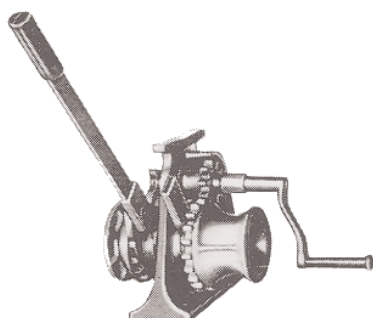

2565/GA/04	4½lb	2kg
2565/GA/07	7lb	3kg
2565/GA/11	11lb	5kg
2565/GA/14	14lb	6kg

Fisherman Anchor

Traditional pattern anchor in galvanised iron. The folding stock allows for easy stowage on board. Larger sizes available to order.

2560/GA/02	4½lb	2kg
2560/GA/04	9lb	4kg
2560/GA/06	11lb	5kg
2560/GA/07	15lb	7kg
2560/GA/10	22lb	10kg

Halls Pattern Stockless Anchor

This anchor is available in a range of sizes from 25kg to 200kg. The finish can either be black or galvanised, please specify when ordering.
Part No. 2576

Anchor Windlass

A particularly robust windlass complete with winding handle, break-out lever, brake and warping drum. To be used only with calibrated chain, which can be supplied to order.

Galvanised	Chain	Height	Width inc. Handle	Deck Space
3820/GA/008	⅝"	11¼" 285mm	18" 457mm	10½" x 10½" 267 x 267mm
3820/GA/010	¾"	11¼" 285mm	18" 457mm	10½" x 10½" 267 x 267mm

Anchor Weight Traveller Shackle

Passed down the anchor rode with a weight attached, this device will increase holding power and reduce snatching.
Part No. 1239/GA

Length	6½"	165mm
Width Inside	3"	75mm
Jaw Width	2¼"	57mm
Weight	4¼lb	1.9kg