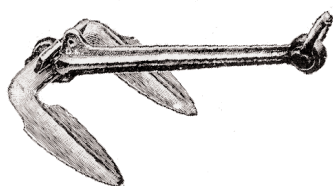

Anchors & Anchoring

Davey 'Thames' Anchor

This anchor, proven in independent tests, has been in production for over 80 years. Its popularity has been justified by its versatility, holding power and ease of stowage.

2565/GA/04	4½lb	2kg
2565/GA/07	7lb	3kg
2565/GA/11	11lb	5kg
2565/GA/14	14lb	6kg

Fisherman Anchor

Traditional pattern anchor in galvanised iron. The folding stock allows for easy stowage on board. Larger sizes available to order.

2560/GA/02	4½lb	2kg
2560/GA/04	9lb	4kg
2560/GA/06	11lb	5kg
2560/GA/07	15lb	7kg
2560/GA/10	22lb	10kg

Halls Pattern Stockless Anchor

This anchor is available in a range of sizes from 25kg to 200kg. The finish can either be black or galvanised, please specify when ordering.
Part No. 2576

Anchor Windlass

A particularly robust windlass complete with winding handle, break-out lever, brake and warping drum. To be used only with calibrated chain, which can be supplied to order.

Galvanised	Chain	Height	Width inc. Handle	Deck Space
3820/GA/008	⅝"	11¼" 285mm	18" 457mm	10½" x 10½" 267 x 267mm
3820/GA/010	¾"	11¼" 285mm	18" 457mm	10½" x 10½" 267 x 267mm