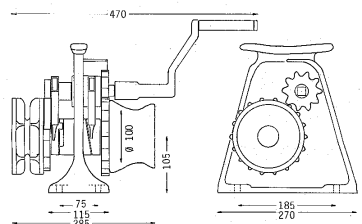

2560/GA/02	4½lb	2kg
2560/GA/04	9lb	4kg
2560/GA/06	11lb	5kg
2560/GA/07	15lb	7kg
2560/GA/10	22lb	10kg

Halls Pattern Stockless Anchor

This anchor is available in a range of sizes from 25kg to 200kg. The finish can either be black or galvanised, please specify when ordering.
Part No. 2576

Anchor Windlass

A particularly robust windlass complete with winding handle, break-out lever, brake and warping drum. To be used only with calibrated chain, which can be supplied to order.

Galvanised	Chain	Height	Width inc. Handle	Deck Space
3820/GA/008	⅝"	11¼" 285mm	18" 457mm	10½" x 10½" 267 x 267mm
3820/GA/010	¾"	11¼" 285mm	18" 457mm	10½" x 10½" 267 x 267mm

Anchor Weight Traveller Shackle

Passed down the anchor rode with a weight attached, this device will increase holding power and reduce snatching.
Part No. 1239/GA

Length	6½"	165mm
Width Inside	3"	75mm
Jaw Width	2¼"	57mm
Weight	4¼lb	1.9kg

Also available in gunmetal in size 1¾ x 1¼".
Part No. 1125/GM/06/ROLL