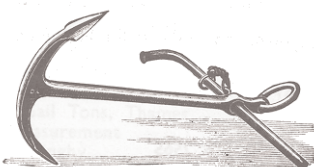

Anchors & Anchoring

Davey 'Thames' Anchor

This anchor, proven in independent tests, has been in production for over 80 years. Its popularity has been justified by its versatility, holding power and ease of stowage.

2565/GA/04	4½lb	2kg
2565/GA/07	7lb	3kg
2565/GA/11	11lb	5kg
2565/GA/14	14lb	6kg

Fisherman Anchor

Traditional pattern anchor in galvanised iron. The folding stock allows for easy stowage on board. Larger sizes available to order.

Anchor Windlass

A particularly robust windlass complete with winding handle, break-out lever, brake and warping drum. To be used only with calibrated chain, which can be supplied to order.

Galvanised	Chain	Height	Width inc. Handle	Deck Space
3820/GA/008	⅝"	11¼" 285mm	18" 457mm	10½" x 10½" 267 x 267mm
3820/GA/010	¾"	11¼" 285mm	18" 457mm	10½" x 10½" 267 x 267mm